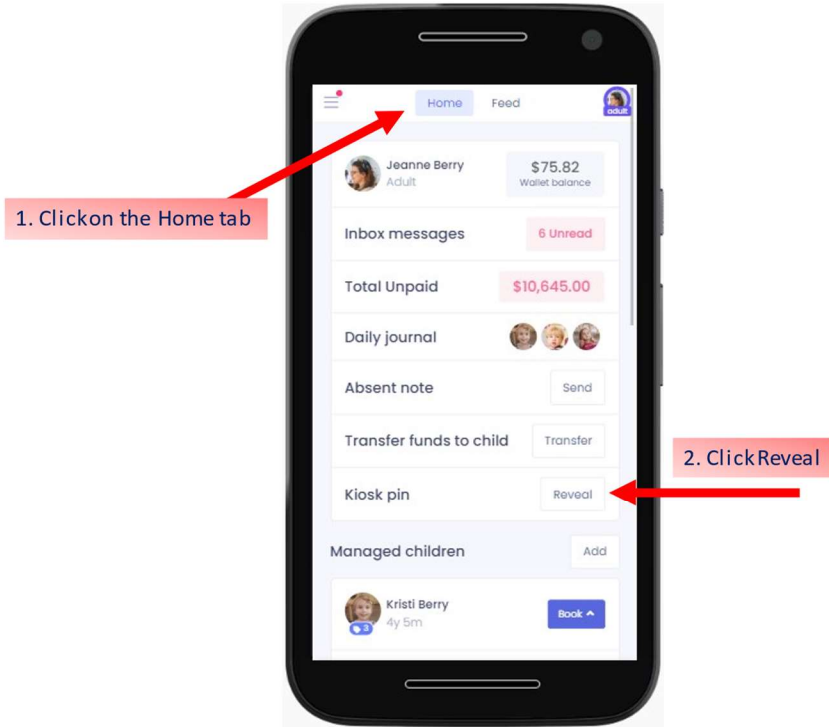

How to Find Your Kiosk Pin

It's very easy to find your 6-digit kiosk pin in Child Care Seer®. First, log into your Parent Portal on your phone or computer via your web browser (seer.childcareseer.com), or via our mobile app.

On your mobile device, follow these two simple steps:

Or, on your desktop or laptop, follow these two simple steps: